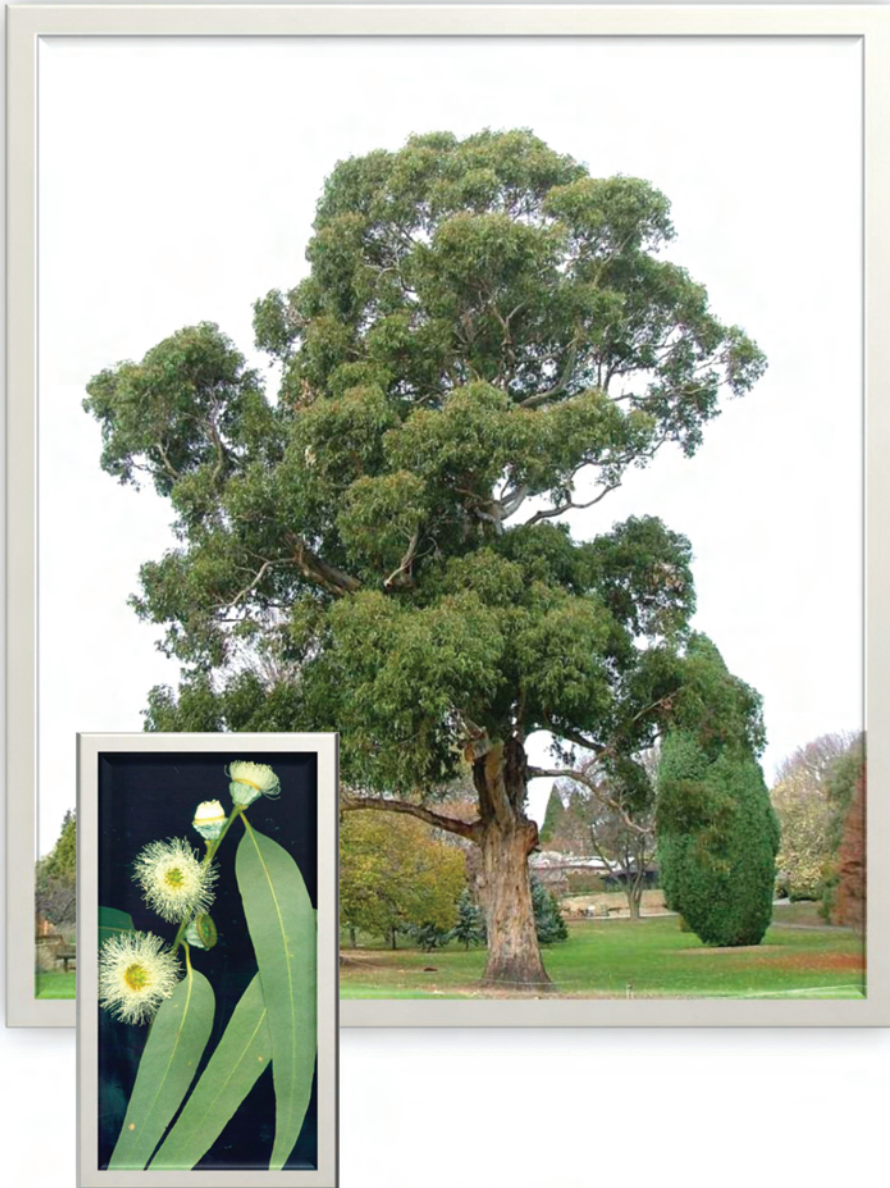

# BLUE GUM EUCALYPTUS

*Eucalyptus globulus*

32

# BLUE GUM EUCALYPTUS

*Eucalyptus globulus*

32

**Scientific Name:** *Eucalyptus globulus*

**Common Name:** Blue Gum Eucalyptus

**Size:** 45-165' tall x 30-75' wide

**Deciduous / Evergreen:** Evergreen

**Leaves / Flowers:** Juvenile leaves are broad and grey green. The mature leaves are narrow, sickle-shaped and dark shining green. White to yellowish flowers in spring.

**Exposure:** Full sun

**Water:** Low water

**Origin:** Australia

**Sunset Zones:** 8-24

**Maintenance:** Prune sucker growth.

**Comments:** Fast growing tree which was once used, extensively, as a wind break for citrus groves and other farming operations in the Inland Empire. Eucalyptus oil from the leaves can provide for an herbal tea.